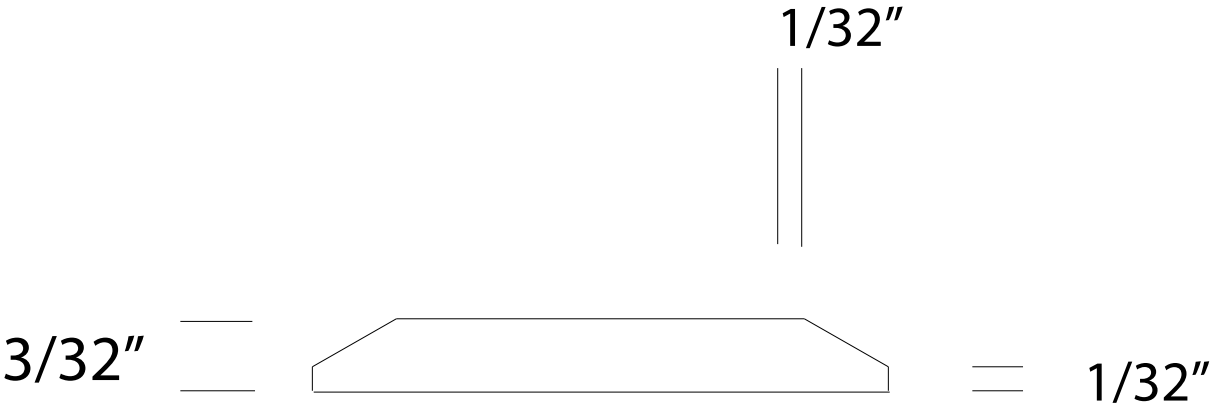

Domed Washer for tailstock Jackscrew (rivet 608)

roughly to scale, 400% enlargement