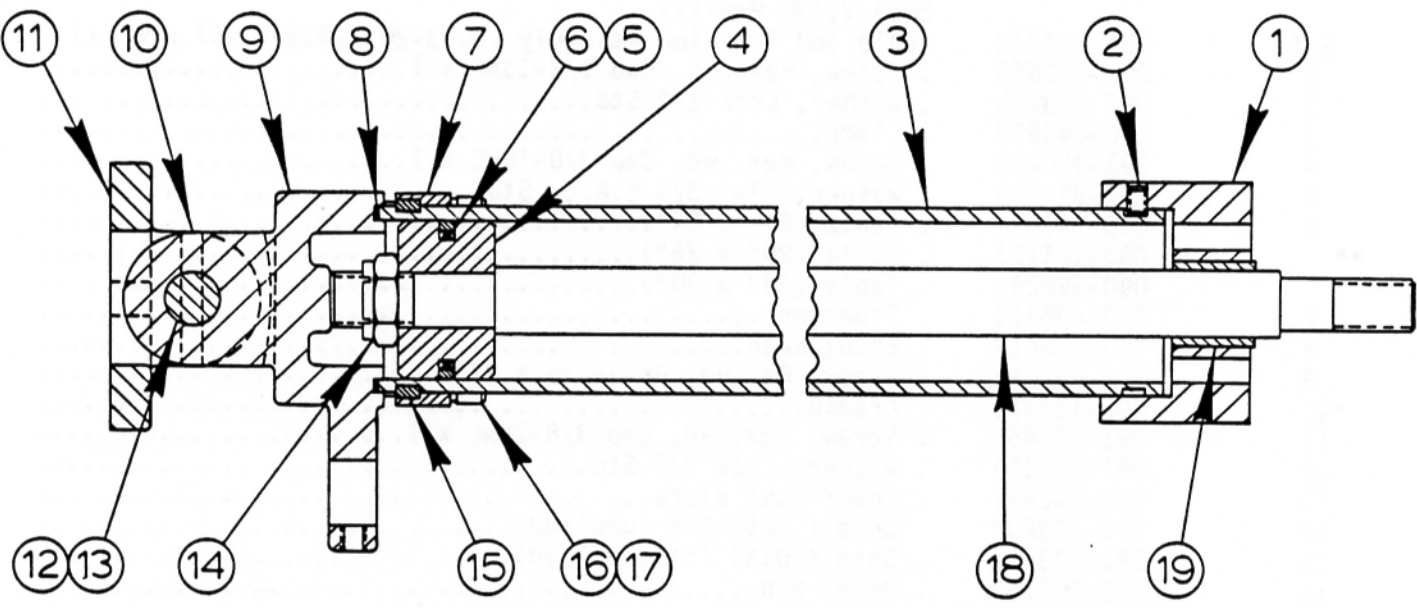

TABLE AND TRUNNION ASSEMBLY

INDEX NO.	PART NO.	DESCRIPTION	UNITS PER ASS'Y
Ref.	095-038253	Table and Trunnion Assembly (2013, 2013-0, 2013-1, 2013-10, 2013-2)	
Ref.	095-085791	Table and Trunnion Assembly (2013-U, E2013-U, 2013-V;439 Prefix)	
Ref.	095-124772	Table and Trunnion Assembly (2013-20, 2013-V;457 Prefix)	
1	091-980656	. Screw, Hex. Hd. Cap 1/2-13NC x 1.....	4
2	091-993279	. Washer, Lock 1/2 Std.....	4
3	090-045998	. Clamp.....	1
4	091-980466	. Screw, Hex. Hd. Cap 3/8-16NC x 1.....	2
5	091-992644	. Washer, Flat 3/8 S.A.E. Std.....	2
6	090-541855	. Table (24" x 24").....	1
**	095-141131	. Table (26" x 26").....	1
	090-598269	. Table (30" x 30").....	1
7	090-406455	. Trunnion.....	1
8	090-038613	. Escutcheon.....	1
9	091-994012	. Screw, Rd. Hd. Drive #6 x 3/8.....	2
*10	095-127312	. Cradle.....	1
11	091-980466	. Screw, Hex. Hd. Cap 3/8-16NC x 1.....	2
12	091-993329	. Washer, Lock 3/8 Std.....	2
13	090-242447	. Lower Post Block.....	1
14	091-333203	. Shim (.005) (if supplied).....	A.R.
15	091-333211	. Shim (.015) (if supplied).....	A.R.
16	135-005163	. Dowel Pin.....	2
17	134-033158	. Pointer.....	1
18	091-988386	. Screw, Rd. Hd. Mach. #6-32NC x 1/4.....	1
**19	093-169035	. Center Plate.....	1
20	090-042094	. Roll Pin.....	1
21	090-394644	. Head.....	1
22	090-105016	. Spacer.....	1
23	091-991414	. Nut, Hex. 3/4-16NF.....	1
24	091-992685	. Washer, Flat 3/4 S.A.E. Std.....	1
25	090-163510	. Dowel Pin.....	2
26	091-982918	. Screw, Soc. Hd. Cap 1/2-3NC x 3/4.....	4
27	091-981068	. Screw, Hex. Hd. Cap 3/4-16NF x 5.....	1
	Following Not Shown:		
	091-991315	. Nut, Hex. 1/2-13NC (2013-U, E2013-U, 2013-V-439 Prefix)	4
	* NOTE: Some machines had cradle with dowel pin slide, order as follows:		
10	090-406497	. Cradle.....	1
	114-004732	. Dowel Pin.....	2

** NOTE: Item #6 was #090-553033 And Item #19 Was 090-104902 Before Serial #377-891355 on 2013-20, Before Serial #457-891106 on 2013-V And on All Others Listed.

NEW DRG.
SCL 11-22-83
REVISIONS
SCL. 4-8-86